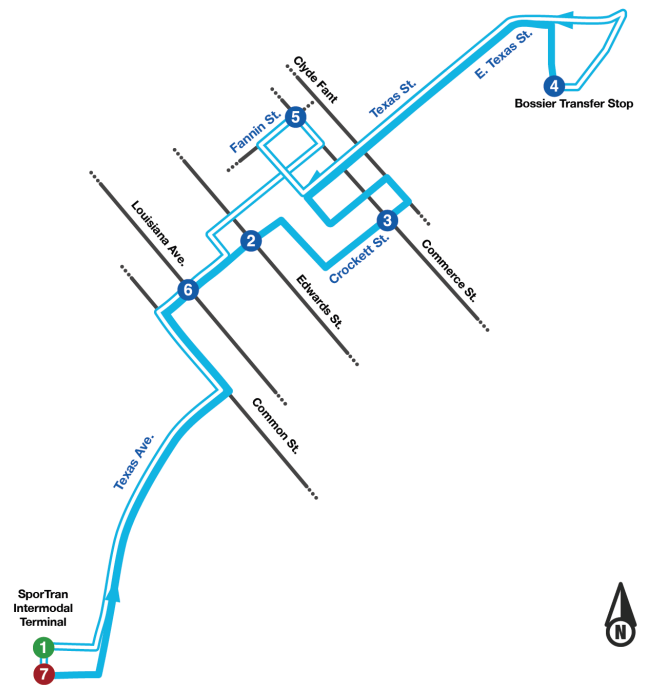

Route 20 Shreveport-Bossier Downtown Circulator

Monday-Friday						
Intermodal Terminal	Texas St. & Edwards St.	Crockett St. & Commerce	Bossier Transfer Stop	Commerce St. & Fannin St.	Texas St. & Louisiana Ave.	Intermodal Terminal
1	2	3	4	5	6	7
		5:50 AM	5:55 AM	6:00 AM	6:05 AM	6:09 AM
6:00 AM	6:04 AM	6:08 AM	6:13 AM	6:18 AM	6:23 AM	6:27 AM
6:15 AM	6:19 AM	6:23 AM	6:28 AM	6:33 AM	6:38 AM	6:42 AM
6:30 AM	6:34 AM	6:38 AM	6:43 AM	6:48 AM	6:53 AM	6:57 AM
6:45 AM	6:49 AM	6:53 AM	6:58 AM	7:03 AM	7:08 AM	7:12 AM
7:00 AM	7:04 AM	7:08 AM	7:13 AM	7:18 AM	7:23 AM	7:27 AM
7:15 AM	7:19 AM	7:23 AM	7:28 AM	7:33 AM	7:38 AM	7:42 AM
7:30 AM	7:34 AM	7:38 AM	7:43 AM	7:48 AM	7:53 AM	7:57 AM
7:45 AM	7:49 AM	7:53 AM	7:58 AM	8:03 AM	8:08 AM	8:12 AM
8:00 AM	8:04 AM	8:08 AM	8:13 AM	8:18 AM	8:23 AM	8:27 AM
8:15 AM	8:19 AM	8:23 AM	8:28 AM	8:33 AM	8:38 AM	8:42 AM
8:30 AM	8:34 AM	8:38 AM	8:43 AM	8:48 AM	8:53 AM	8:57 AM
8:45 AM	8:49 AM	8:53 AM	8:58 AM	9:03 AM	9:08 AM	9:12 AM
9:00 AM	9:04 AM	9:08 AM	9:13 AM	9:18 AM	9:23 AM	9:27 AM
9:15 AM	9:19 AM	9:23 AM	9:28 AM	9:33 AM	9:38 AM	9:42 AM

* See Route 41 - Shreveport-Bossier Downtown Circulator Alternate for Night, Saturday, and Sunday Schedules