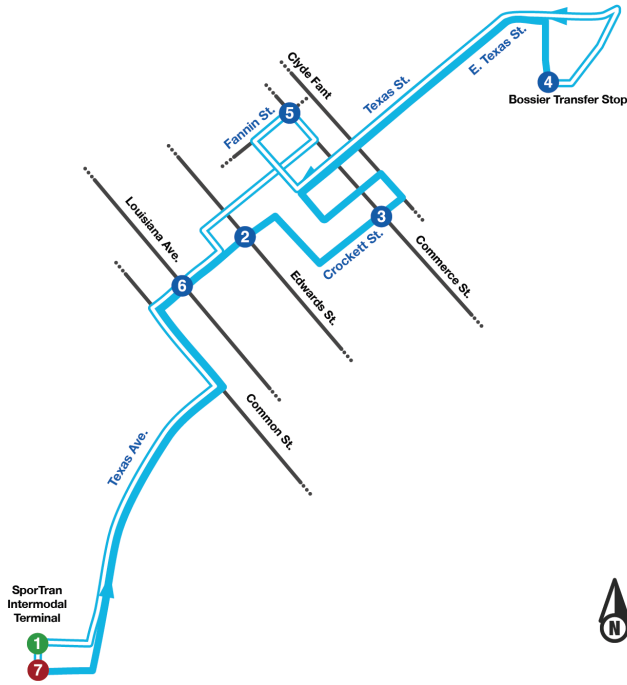

Route

20

Shreveport-Bossier Downtown Circulator

Monday-Friday

Intermodal Terminal	Texas St. & Edwards St.	Crockett St. & Commerce	Bossier Transfer Stop	Commerce St. & Fannin St.	Texas St. & Louisiana Ave.	Intermodal Terminal
1	2	3	4	5	6	7
		5:50 AM	5:55 AM	6:00 AM	6:05 AM	6:09 AM
6:00 AM	6:04 AM	6:08 AM	6:13 AM	6:18 AM	6:23 AM	6:27 AM
6:15 AM	6:19 AM	6:23 AM	6:28 AM	6:33 AM	6:38 AM	6:42 AM
6:30 AM	6:34 AM	6:38 AM	6:43 AM	6:48 AM	6:53 AM	6:57 AM
6:45 AM	6:49 AM	6:53 AM	6:58 AM	7:03 AM	7:08 AM	7:12 AM
7:00 AM	7:04 AM	7:08 AM	7:13 AM	7:18 AM	7:23 AM	7:27 AM
7:15 AM	7:19 AM	7:23 AM	7:28 AM	7:33 AM	7:38 AM	7:42 AM
7:30 AM	7:34 AM	7:38 AM	7:43 AM	7:48 AM	7:53 AM	7:57 AM
7:45 AM	7:49 AM	7:53 AM	7:58 AM	8:03 AM	8:08 AM	8:12 AM
8:00 AM	8:04 AM	8:08 AM	8:13 AM	8:18 AM	8:23 AM	8:27 AM
8:15 AM	8:19 AM	8:23 AM	8:28 AM	8:33 AM	8:38 AM	8:42 AM
8:30 AM	8:34 AM	8:38 AM	8:43 AM	8:48 AM	8:53 AM	8:57 AM
8:45 AM	8:49 AM	8:53 AM	8:58 AM	9:03 AM	9:08 AM	9:12 AM
9:00 AM	9:04 AM	9:08 AM	9:13 AM	9:18 AM	9:23 AM	9:27 AM
9:15 AM	9:19 AM	9:23 AM	9:28 AM	9:33 AM	9:38 AM	9:42 AM

* See Route 41 - Shreveport-Bossier Downtown Circulator Alternate for Night, Saturday, and Sunday Schedules