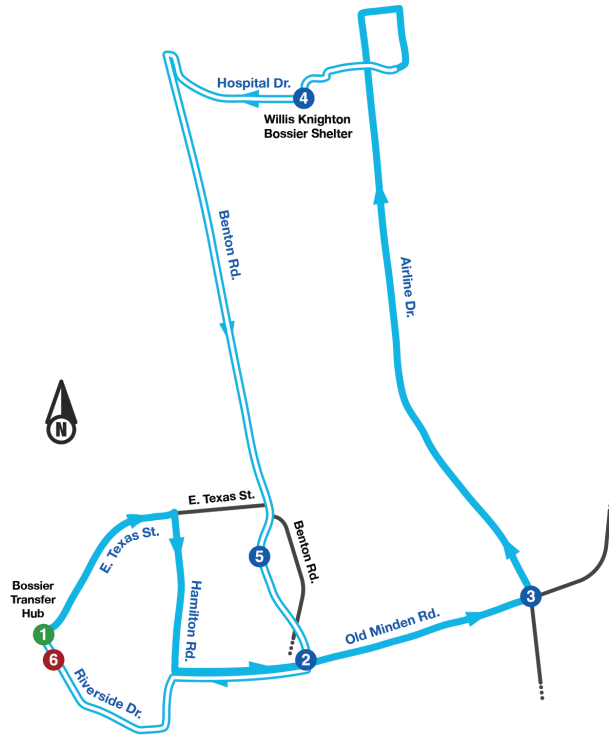

Route

16

North Bossier

Monday-Friday

Bossier Xfer Hub	Old Minden Rd. & Benton Rd.	Old Minden Rd. & Airline Dr.	Willis Knighton Bossier Shelter	Bossier Civic Center	Bossier Xfer Hub
1	2	3	4	5	6
6:15 AM	6:24 AM	6:30 AM	6:46 AM	6:57 AM	7:04 AM
7:15 AM	7:24 AM	7:30 AM	7:46 AM	7:57 AM	8:04 AM
8:15 AM	8:24 AM	8:30 AM	8:46 AM	8:57 AM	9:04 AM
9:15 AM	9:24 AM	9:30 AM	9:46 AM	9:57 AM	10:04 AM
10:15 AM	10:24 AM	10:30 AM	10:46 AM	10:57 AM	11:04 AM
11:15 AM	11:24 AM	11:30 AM	11:46 AM	11:57 AM	12:04 PM
NOON	12:24 PM	12:30 PM	12:46 PM	12:57 PM	1:04 PM
1:15 PM	1:24 PM	1:30 PM	1:46 PM	1:57 PM	2:04 PM
2:15 PM	2:24 PM	2:30 PM	2:46 PM	2:57 PM	3:04 PM
3:15 PM	3:24 PM	3:30 PM	3:46 PM	3:57 PM	4:04 PM
4:15 PM	4:24 PM	4:30 PM	4:46 PM	4:57 PM	5:04 PM
5:15 PM	5:24 PM	5:30 PM	5:46 PM	5:57 PM	6:04 PM

* See Route 40 - North Bossier Alternate for Night, Saturday, and Sunday Schedules