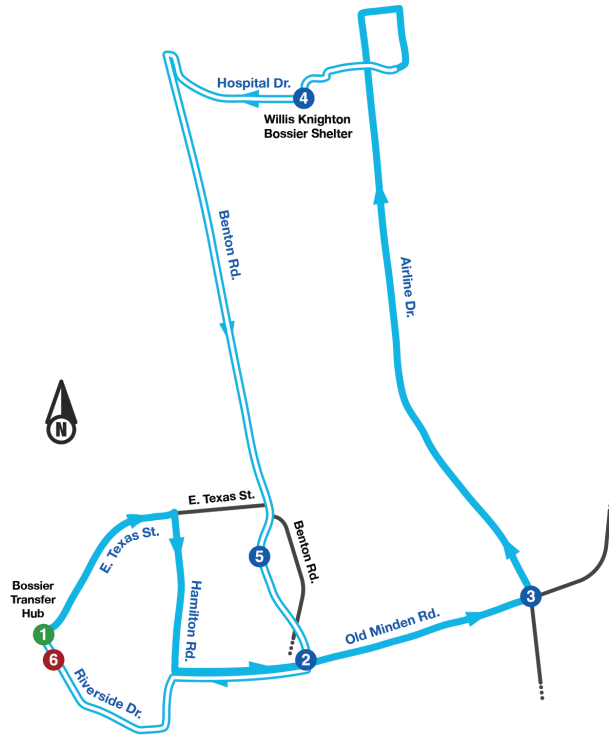

Route

16

North Bossier

Monday-Friday					
Bossier Xfer Hub	Old Minden Rd. & Benton Rd.	Old Minden Rd. & Airline Dr.	Willis Knighton Bossier Shelter	Bossier Civic Center	Bossier Xfer Hub
1	2	3	4	5	6
6:15 AM	6:24 AM	6:30 AM	6:46 AM	6:57 AM	7:04 AM
7:15 AM	7:24 AM	7:30 AM	7:46 AM	7:57 AM	8:04 AM
8:15 AM	8:24 AM	8:30 AM	8:46 AM	8:57 AM	9:04 AM
9:15 AM	9:24 AM	9:30 AM	9:46 AM	9:57 AM	10:04 AM
10:15 AM	10:24 AM	10:30 AM	10:46 AM	10:57 AM	11:04 AM
11:15 AM	11:24 AM	11:30 AM	11:46 AM	11:57 AM	12:04 PM
NOON					
12:15 PM	12:24 PM	12:30 PM	12:46 PM	12:57 PM	1:04 PM
1:15 PM	1:24 PM	1:30 PM	1:46 PM	1:57 PM	2:04 PM
2:15 PM	2:24 PM	2:30 PM	2:46 PM	2:57 PM	3:04 PM
3:15 PM	3:24 PM	3:30 PM	3:46 PM	3:57 PM	4:04 PM
4:15 PM	4:24 PM	4:30 PM	4:46 PM	4:57 PM	5:04 PM
5:15 PM	5:24 PM	5:30 PM	5:46 PM	5:57 PM	6:04 PM

* See Route 40 - North Bossier Alternate for Night, Saturday, and Sunday Schedules