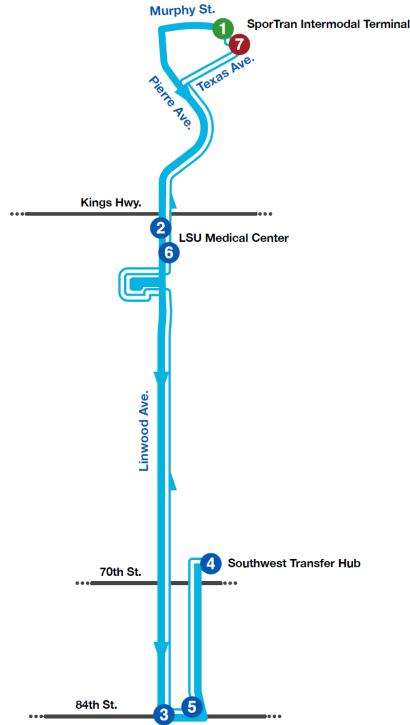

Route

15

Linwood Ave.

Monday-Friday

Intermodal Terminal (Outbound)	LSU Medical Center (Outbound)	Linwood Ave. & W. 84th St. (Outbound)	Southwest Transfer Hub	Linwood Ave. & W. 84th St. (Inbound)	LSU Medical Center (Inbound)	Intermodal Terminal (Inbound)
1	2	3	4	5	6	7
5:25 AM	5:32 AM	5:42 AM	5:50 AM	5:54 AM	6:04 AM	6:11 AM
5:50 AM	5:57 AM	6:07 AM	6:15 AM	6:19 AM	6:29 AM	6:36 AM
6:15 AM	6:22 AM	6:32 AM	6:40 AM	6:44 AM	6:54 AM	7:01 AM
6:40 AM	6:47 AM	7:01 AM	7:05 AM	7:09 AM	7:19 AM	7:26 AM
7:05 AM	7:12 AM	7:22 AM	7:30 AM	7:34 AM	7:44 AM	7:51 AM
7:30 AM	7:37 AM	7:47 AM	7:55 AM	7:59 AM	8:09 AM	8:16 AM
7:55 AM	8:02 AM	8:12 AM	8:20 AM	8:24 AM	8:34 AM	8:41 AM
8:20 AM	8:27 AM	8:37 AM	8:45 AM	8:49 AM	8:59 AM	9:06 AM
8:45 AM	8:52 AM	9:02 AM	9:10 AM	9:14 AM	9:24 AM	9:31 AM
9:10 AM	9:17 AM	9:27 AM	9:35 AM	9:39 AM	9:49 AM	9:56 AM
9:35 AM	9:42 AM	9:52 AM	10:00 AM	10:04 AM	10:14 AM	10:21 AM
10:00 AM	10:07 AM	10:17 AM	10:25 AM	10:29 AM	10:39 AM	10:46 AM

Route 15 Con't

Monday-Friday

Intermodal Terminal (Outbound)	LSU Medical Center (Outbound)	Linwood Ave. & W. 84th St. (Outbound)	Southwest Transfer Hub	Linwood Ave. & W. 84th St. (Inbound)	LSU Medical Center (Inbound)	Intermodal Terminal (Inbound)
1	2	3	4	5	6	7
10:25 AM	10:32 AM	10:42 AM	10:50 AM	10:54 AM	11:04 AM	11:11 AM
10:50 AM	10:57 AM	11:07 AM	11:15 AM	11:19 AM	11:29 AM	11:36 AM
11:15 AM	11:22 AM	11:32 AM	11:40 AM	11:44 AM	11:54 AM	12:01 PM
11:40 AM	11:47 AM	11:57 AM	12:05 PM	12:09 PM	12:19 PM	12:26 PM
12:05 PM	12:12 PM	12:22 PM	12:30 PM	12:34 PM	12:44 PM	12:51 PM
12:30 PM	12:37 PM	12:47 PM	12:55 PM	12:59 PM	1:09 PM	1:16 PM
12:55 PM	1:02 PM	1:12 PM	1:20 PM	1:24 PM	1:34 PM	1:41 PM
1:20 PM	1:27 PM	1:37 PM	1:45 PM	1:49 PM	1:59 PM	2:06 PM
1:45 PM	1:52 PM	2:02 PM	2:10 PM	2:14 PM	2:24 PM	2:31 PM
2:10 PM	2:17 PM	2:27 PM	2:35 PM	2:39 PM	2:49 PM	2:56 PM
2:35 PM	2:42 PM	2:52 PM	3:00 PM	3:04 PM	3:14 PM	3:21 PM
3:00 PM	3:07 PM	3:17 PM	3:25 PM	3:29 PM	3:39 PM	3:50 PM
3:30 PM	3:37 PM	3:47 PM	3:55 PM	3:59 PM	4:09 PM	4:16 PM
3:55 PM	4:02 PM	4:12 PM	4:20 PM	4:24 PM	4:34 PM	4:41 PM
4:20 PM	4:27 PM	4:37 PM	4:45 PM	4:49 PM	4:59 PM	5:06 PM
4:45 PM	4:52 PM	5:02 PM	5:10 PM	5:14 PM	5:24 PM	5:31 PM
5:10 PM	5:17 PM	5:27 PM	5:35 PM	5:39 PM	5:49 PM	5:56 PM
5:35 PM	5:42 PM	5:52 PM	5:56 PM			

*Claiborne / Louisiana Association for the Blind (L.A.B.) served at 6:49am and 3:41pm (Monday - Friday)

Saturday