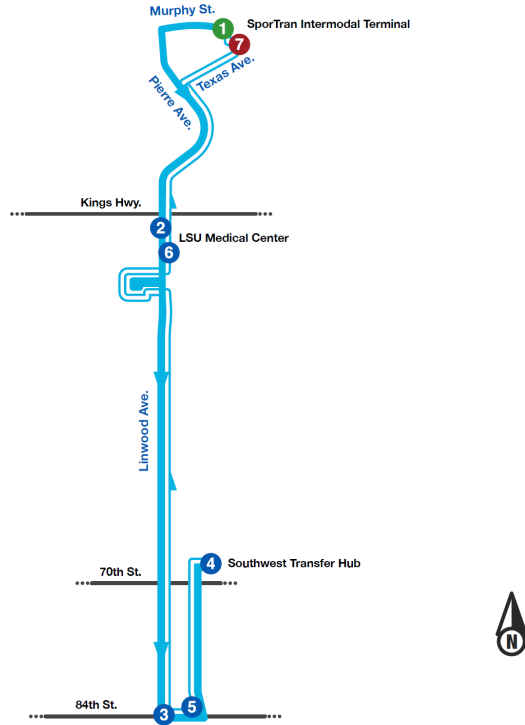

Route

15

Linwood Ave.

Monday-Friday

Intermodal Terminal (Outbound)	LSU Medical Center (Outbound)	Linwood Ave. & W. 84th St. (Outbound)	Southwest Transfer Hub	Linwood Ave. & W. 84th St. (Inbound)	LSU Medical Center (Inbound)	Intermodal Terminal (Inbound)
1	2	3	4	5	6	7
5:25 AM	5:32 AM	5:42 AM	5:50 AM	5:54 AM	6:04 AM	6:11 AM
5:50 AM	5:57 AM	6:07 AM	6:15 AM	6:19 AM	6:29 AM	6:36 AM
6:15 AM	6:22 AM	6:32 AM	6:40 AM	6:44 AM	6:54 AM	7:01 AM
6:40 AM	6:47 AM	7:01 AM	7:05 AM	7:09 AM	7:19 AM	7:26 AM
7:05 AM	7:12 AM	7:22 AM	7:30 AM	7:34 AM	7:44 AM	7:51 AM
7:30 AM	7:37 AM	7:47 AM	7:55 AM	7:59 AM	8:09 AM	8:16 AM
7:55 AM	8:02 AM	8:12 AM	8:20 AM	8:24 AM	8:34 AM	8:41 AM
8:20 AM	8:27 AM	8:37 AM	8:45 AM	8:49 AM	8:59 AM	9:06 AM
8:45 AM	8:52 AM	9:02 AM	9:10 AM	9:14 AM	9:24 AM	9:31 AM
9:10 AM	9:17 AM	9:27 AM	9:35 AM	9:39 AM	9:49 AM	9:56 AM
9:35 AM	9:42 AM	9:52 AM	10:00 AM	10:04 AM	10:14 AM	10:21 AM
10:00 AM	10:07 AM	10:17 AM	10:25 AM	10:29 AM	10:39 AM	10:46 AM