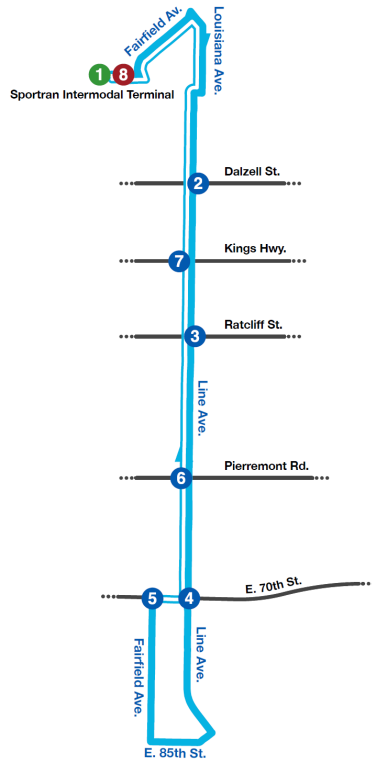

# Line Avenue

### Monday-Friday

Intermodal Terminal (Outbound)	Line Ave. & Dalzell St. (Outbound)	Line Ave. & Ratcliff St. (Outbound)	Line Ave. & E. 70th St. (Outbound)	E. 70th St. & Fairfield Ave. (Inbound)	Line Ave. & Pierremont Rd. (Inbound)	Line Ave. & Kings Hwy. (Inbound)	Intermodal Terminal (Inbound)
1	2	3	4	5	6	7	8
11:26 AM	11:34 AM	11:38 AM	11:44 AM	11:51 AM	11:59 AM	12:05 PM	12:15 PM
<b>NOON</b>	12:11 PM	12:19 PM	12:23 PM	12:29 PM	12:36 PM	12:44 PM	12:50 PM
12:58 PM	1:06 PM	1:10 PM	1:16 PM	1:23 PM	1:31 PM	1:37 PM	1:47 PM
1:43 PM	1:51 PM	1:55 PM	2:01 PM	2:08 PM	2:16 PM	2:22 PM	2:32 PM
2:30 PM	2:38 PM	2:42 PM	2:48 PM	2:55 PM	3:03 PM	3:09 PM	3:19 PM
3:15 PM	3:23 PM	3:27 PM	3:33 PM	3:40 PM	3:48 PM	3:54 PM	4:04 PM
3:47 PM	3:55 PM	3:59 PM	4:05 PM	4:12 PM	4:20 PM	4:26 PM	4:36 PM
4:19 PM	4:27 PM	4:31 PM	4:37 PM	4:44 PM	4:52 PM	4:58 PM	5:08 PM
4:47 PM	4:55 PM	4:59 PM	5:05 PM	5:12 PM	5:20 PM	5:26 PM	5:36 PM
5:19 PM	5:27 PM	5:31 PM	5:37 PM	5:44 PM	5:52 PM	5:58 PM	6:08 PM

### Monday-Friday

Intermodal Terminal (Outbound)	Line Ave. & Dalzell St. (Outbound)	Line Ave. & Ratcliff St. (Outbound)	Line Ave. & E. 70th St. (Outbound)	E. 70th St. & Fairfield Ave. (Inbound)	Line Ave. & Pierremont Rd. (Inbound)	Line Ave. & Kings Hwy. (Inbound)	Intermodal Terminal (Inbound)
1	2	3	4	5	6	7	8
				5:51 AM	5:59 AM	6:05 AM	6:15 AM
5:48 AM	5:56 AM	6:00 AM	6:06 AM	6:13 AM	6:21 AM	6:27 AM	6:37 AM
6:18 AM	6:26 AM	6:30 AM	6:36 AM	6:43 AM	6:51 AM	6:57 AM	7:07 AM
6:50 AM	6:58 AM	7:02 AM	7:08 AM	7:15 AM	7:23 AM	7:29 AM	7:39 AM
7:20 AM	7:28 AM	7:32 AM	7:38 AM	7:45 AM	7:53 AM	7:59 AM	8:09 AM
7:50 AM	7:58 AM	8:02 AM	8:08 AM	8:15 AM	8:23 AM	8:29 AM	8:39 AM
8:22 AM	8:30 AM	8:34 AM	8:40 AM	8:47 AM	8:55 AM	9:01 AM	9:11 AM
8:52 AM	9:00 AM	9:04 AM	9:10 AM	9:17 AM	9:25 AM	9:31 AM	9:41 AM
9:28 AM	9:36 AM	9:40 AM	9:46 AM	9:53 AM	10:01 AM	10:07 AM	10:17 AM
9:54 AM	10:02 AM	10:06 AM	10:12 AM	10:19 AM	10:27 AM	10:33 AM	10:43 AM
10:39 AM	10:47 AM	10:51 AM	10:57 AM	11:04 AM	11:12 AM	11:18 AM	11:28 AM