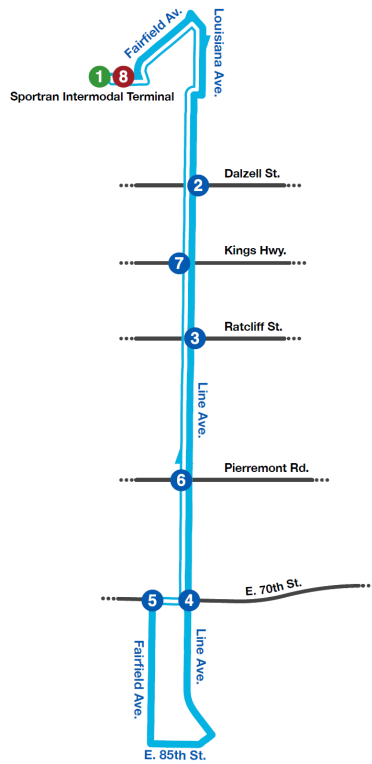

Route

14

Line Avenue

Monday-Friday

Intermodal Terminal (Outbound)	Line Ave. & Dalzell St. (Outbound)	Line Ave. & Ratcliff St. (Outbound)	Line Ave. & E. 70th St. (Outbound)	E. 70th St. & Fairfield Ave. (Inbound)	Line Ave. & Pierremont Rd. (Inbound)	Line Ave. & Kings Hwy. (Inbound)	Intermodal Terminal (Inbound)
1	2	3	4	5	6	7	8
				5:51 AM	5:59 AM	6:05 AM	6:15 AM
5:48 AM	5:56 AM	6:00 AM	6:06 AM	6:13 AM	6:21 AM	6:27 AM	6:37 AM
6:18 AM	6:26 AM	6:30 AM	6:36 AM	6:43 AM	6:51 AM	6:57 AM	7:07 AM
6:50 AM	6:58 AM	7:02 AM	7:08 AM	7:15 AM	7:23 AM	7:29 AM	7:39 AM
7:20 AM	7:28 AM	7:32 AM	7:38 AM	7:45 AM	7:53 AM	7:59 AM	8:09 AM
7:50 AM	7:58 AM	8:02 AM	8:08 AM	8:15 AM	8:23 AM	8:29 AM	8:39 AM
8:22 AM	8:30 AM	8:34 AM	8:40 AM	8:47 AM	8:55 AM	9:01 AM	9:11 AM
8:52 AM	9:00 AM	9:04 AM	9:10 AM	9:17 AM	9:25 AM	9:31 AM	9:41 AM
9:28 AM	9:36 AM	9:40 AM	9:46 AM	9:53 AM	10:01 AM	10:07 AM	10:17 AM
9:54 AM	10:02 AM	10:06 AM	10:12 AM	10:19 AM	10:27 AM	10:33 AM	10:43 AM
10:39 AM	10:47 AM	10:51 AM	10:57 AM	11:04 AM	11:12 AM	11:18 AM	11:28 AM