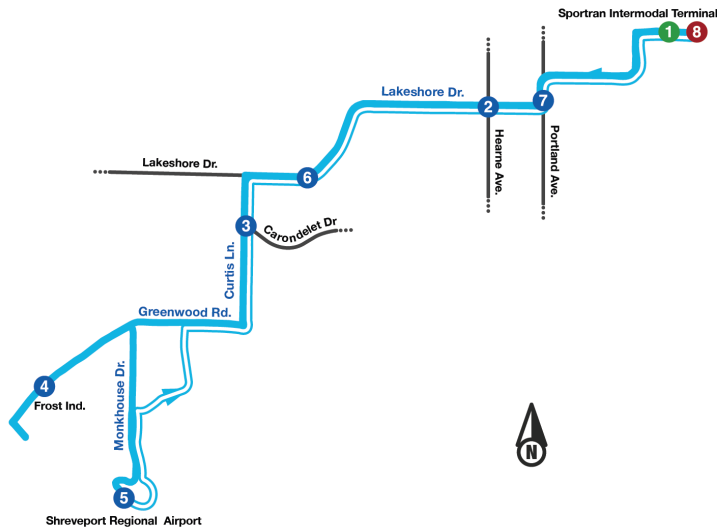

Route

13

Lakeshore

Monday-Friday

Intermodal Terminal (Outbound)	Lakeshore Dr. & Hearne Ave. (Outbound)	Curtis Ln & Carondelet Dr. (Outbound)	Frost Industries (Outbound)	Shreveport Regional Airport (Inbound)	Lakeshore Dr. & County Club Dr. (Inbound)	Lakeshore Dr. & Portland Ave. (Inbound)	Intermodal Terminal (Inbound)
1	2	3	4	5	6	7	8
				5:30 AM	5:44 AM	5:51 AM	5:58 AM
5:43 AM				5:54 AM			
6:01 AM	6:08 AM	6:15 AM		6:22 AM	6:36 AM	6:43 AM	6:50 AM
6:28 AM	6:35 AM	6:42 AM		6:49 AM	7:03 AM	7:10 AM	7:17 AM
6:48 AM	6:55 AM	7:02 AM		7:09 AM	7:29 AM	7:36 AM	7:43 AM
7:20 AM	7:27 AM	7:34 AM	7:38 AM	7:47 AM	8:01 AM	8:08 AM	8:15 AM
7:50 AM	7:57 AM	8:04 AM	8:08 AM	8:17 AM	8:31 AM	8:38 AM	8:45 AM
8:20 AM	8:27 AM	8:34 AM		8:41 AM	8:55 AM	9:02 AM	9:09 AM
8:50 AM	8:57 AM	9:04 AM		9:11 AM	9:25 AM	9:32 AM	9:39 AM
9:20 AM	9:27 AM	9:34 AM		9:41 AM	9:55 AM	10:02 AM	10:09 AM
9:50 AM	9:57 AM	10:04 AM		10:11 AM	10:25 AM	10:32 AM	10:39 AM
10:20 AM	10:27 AM	10:34 AM		10:41 AM	10:55 AM	11:02 AM	11:09 AM
10:50 AM	10:57 AM	11:04 AM		11:11 AM	11:25 AM	11:32 AM	11:39 AM
11:20 AM	11:27 AM	11:34 AM		11:41 AM	11:55 AM	12:02 PM	12:09 PM
11:50 AM	11:57 AM	12:04 PM		12:11 PM	12:25 PM	12:32 PM	12:39 PM
12:20 PM	12:27 PM	12:34 PM		12:41 PM	12:55 PM	1:02 PM	1:09 PM
12:55 PM	1:02 PM	1:09 PM	1:13 PM	1:22 PM	1:36 PM	1:43 PM	1:50 PM
1:25 PM	1:32 PM	1:39 PM		1:46 PM	2:00 PM	2:07 PM	2:14 PM
1:55 PM	2:02 PM	2:09 PM		2:16 PM	2:30 PM	2:37 PM	2:44 PM

Route 13 Con't

Monday-Friday

Intermodal Terminal (Outbound)	Lakeshore Dr. & Hearne Ave. (Outbound)	Curtis Ln & Carondelet Dr. (Outbound)	Frost Industries (Outbound)	Shreveport Regional Airport (Inbound)	Lakeshore Dr. & County Club Dr. (Inbound)	Lakeshore Dr. & Portland Ave. (Inbound)	Intermodal Terminal (Inbound)
1	2	3	4	5	6	7	8
2:30 PM	2:37 PM	2:44 PM		2:51 PM	3:05 PM	3:12 PM	3:19 PM
3:05 PM	3:12 PM	3:19 PM	3:23 PM	3:32 PM	3:46 PM	3:53 PM	4:00 PM
3:35 PM	3:42 PM	3:49 PM		3:56 PM	4:10 PM	4:17 PM	4:24 PM
4:05 PM	4:12 PM	4:19 PM		4:26 PM	4:40 PM	4:47 PM	4:54 PM
4:40 PM	4:47 PM	4:54 PM		5:01 PM	5:15 PM	5:22 PM	5:29 PM
5:15 PM	5:22 PM	5:29 PM		5:36 PM	5:50 PM	5:57 PM	6:04 PM

Saturday