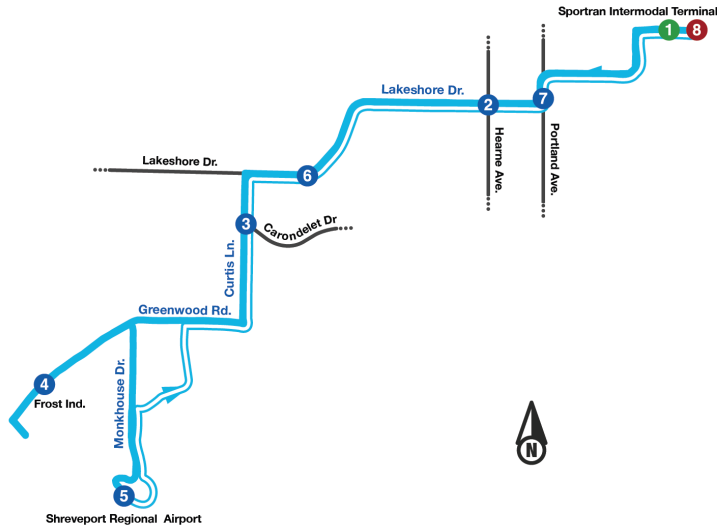

Route

13

Lakeshore

Monday-Friday

Intermodal Terminal (Outbound)	Lakeshore Dr. & Hearne Ave. (Outbound)	Curtis Ln & Carondelet Dr. (Outbound)	Frost Industries (Outbound)	Shreveport Regional Airport (Inbound)	Lakeshore Dr. & County Club Dr. (Inbound)	Lakeshore Dr. & Portland Ave. (Inbound)	Intermodal Terminal (Inbound)
1	2	3	4	5	6	7	8
				5:30 AM	5:44 AM	5:51 AM	5:58 AM
5:43 AM				5:54 AM			
6:01 AM	6:08 AM	6:15 AM		6:22 AM	6:36 AM	6:43 AM	6:50 AM
6:28 AM	6:35 AM	6:42 AM		6:49 AM	7:03 AM	7:10 AM	7:17 AM
6:48 AM	6:55 AM	7:02 AM		7:09 AM	7:29 AM	7:36 AM	7:43 AM
7:20 AM	7:27 AM	7:34 AM	7:38 AM	7:47 AM	8:01 AM	8:08 AM	8:15 AM
7:50 AM	7:57 AM	8:04 AM	8:08 AM	8:17 AM	8:31 AM	8:38 AM	8:45 AM
8:20 AM	8:27 AM	8:34 AM		8:41 AM	8:55 AM	9:02 AM	9:09 AM
8:50 AM	8:57 AM	9:04 AM		9:11 AM	9:25 AM	9:32 AM	9:39 AM
9:20 AM	9:27 AM	9:34 AM		9:41 AM	9:55 AM	10:02 AM	10:09 AM
9:50 AM	9:57 AM	10:04 AM		10:11 AM	10:25 AM	10:32 AM	10:39 AM
10:20 AM	10:27 AM	10:34 AM		10:41 AM	10:55 AM	11:02 AM	11:09 AM
10:50 AM	10:57 AM	11:04 AM		11:11 AM	11:25 AM	11:32 AM	11:39 AM
11:20 AM	11:27 AM	11:34 AM		11:41 AM	11:55 AM	12:02 PM	12:09 PM
11:50 AM	11:57 AM	12:04 PM		12:11 PM	12:25 PM	12:32 PM	12:39 PM
12:20 PM	12:27 PM	12:34 PM		12:41 PM	12:55 PM	1:02 PM	1:09 PM
12:55 PM	1:02 PM	1:09 PM	1:13 PM	1:22 PM	1:36 PM	1:43 PM	1:50 PM
1:25 PM	1:32 PM	1:39 PM		1:46 PM	2:00 PM	2:07 PM	2:14 PM
1:55 PM	2:02 PM	2:09 PM		2:16 PM	2:30 PM	2:37 PM	2:44 PM

Route 13 Con't

Monday-Friday

Intermodal Terminal (Outbound)	Lakeshore Dr. & Hearne Ave. (Outbound)	Curtis Ln & Carondelet Dr. (Outbound)	Frost Industries (Outbound)	Shreveport Regional Airport (Inbound)	Lakeshore Dr. & County Club Dr. (Inbound)	Lakeshore Dr. & Portland Ave. (Inbound)	Intermodal Terminal (Inbound)
1	2	3	4	5	6	7	8
2:30 PM	2:37 PM	2:44 PM		2:51 PM	3:05 PM	3:12 PM	3:19 PM
3:05 PM	3:12 PM	3:19 PM	3:23 PM	3:32 PM	3:46 PM	3:53 PM	4:00 PM
3:35 PM	3:42 PM	3:49 PM		3:56 PM	4:10 PM	4:17 PM	4:24 PM
4:05 PM	4:12 PM	4:19 PM		4:26 PM	4:40 PM	4:47 PM	4:54 PM
4:40 PM	4:47 PM	4:54 PM		5:01 PM	5:15 PM	5:22 PM	5:29 PM
5:15 PM	5:22 PM	5:29 PM		5:36 PM	5:50 PM	5:57 PM	6:04 PM

Saturday