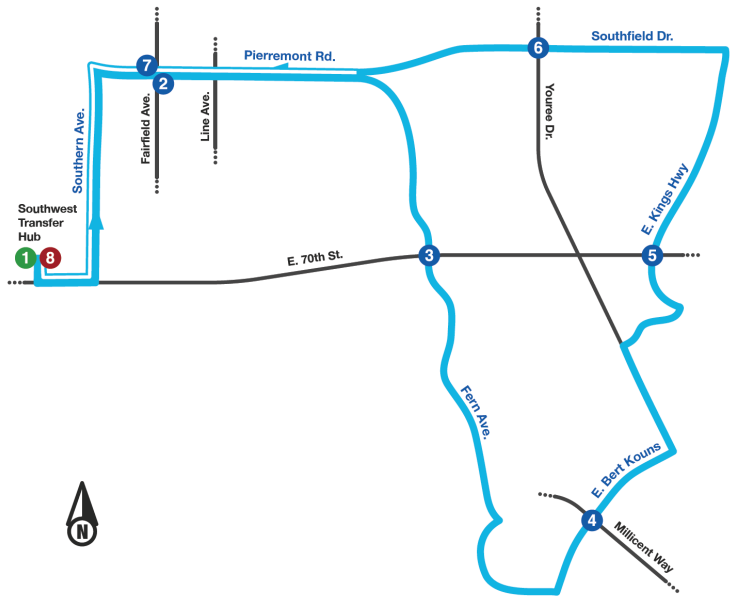

# Route 8 Fern Loop

Monday-Friday							
Southwest Xfer Hub	Pierremont Rd. & Fairfield Ave.	Fern Ave. & E. 70th St.	Bert Kouns & Millicent Way	E. Kings Hwy & E. 70th St.	Southfield Dr. & Youree Dr.	Pierremont Rd. & Fairfield Ave.	Southwest Xfer Hub
1	2	3	4	5	6	7	8
6:47 AM	6:53 AM	6:59 AM	7:05 AM	7:11 AM	7:17 AM	7:21 AM	7:26 AM
7:30 AM	7:36 AM	7:42 AM	7:48 AM	7:54 AM	8:00 AM	8:04 AM	8:09 AM
8:13 AM	8:19 AM	8:25 AM	8:31 AM	8:37 AM	8:43 AM	8:47 AM	8:52 AM
8:56 AM	9:02 AM	9:08 AM	9:14 AM	9:20 AM	9:26 AM	9:30 AM	9:35 AM
9:50 AM	9:56 AM	10:02 AM	10:08 AM	10:14 AM	10:20 AM	10:24 AM	10:29 AM
10:33 AM	10:39 AM	10:45 AM	10:51 AM	10:57 AM	11:03 AM	11:07 AM	11:12 AM
11:16 AM	11:22 AM	11:28 AM	11:34 AM	11:40 AM	11:46 AM	11:50 AM	11:55 AM
11:59 AM	12:05 PM	12:11 PM	12:17 PM	12:23 PM	12:29 PM	12:33 PM	12:38 PM
12:42 PM	12:48 PM	12:54 PM	1:00 PM	1:06 PM	1:12 PM	1:16 PM	1:21 PM
1:25 PM	1:31 PM	1:37 PM	1:43 PM	1:49 PM	1:55 PM	1:59 PM	2:04 PM
2:08 PM	2:14 PM	2:20 PM	2:26 PM	2:32 PM	2:38 PM	2:42 PM	2:47 PM
2:51 PM	2:57 PM	3:03 PM	3:09 PM	3:15 PM	3:21 PM	3:25 PM	3:30 PM
3:34 PM	3:40 PM	3:46 PM	3:52 PM	3:58 PM	4:04 PM	4:08 PM	4:13 PM
4:17 PM	4:23 PM	4:29 PM	4:35 PM	4:41 PM	4:47 PM	4:51 PM	4:56 PM
5:01 PM	5:07 PM	5:13 PM	5:19 PM	5:25 PM	5:31 PM	5:35 PM	5:40 PM
5:44 PM	5:50 PM	5:56 PM	6:02 PM	6:08 PM	6:14 PM	6:18 PM	6:23 PM

NOON

\*See Route 31 – E. 70th / LSUS Alternate for Night, Saturday, and Sunday Schedules