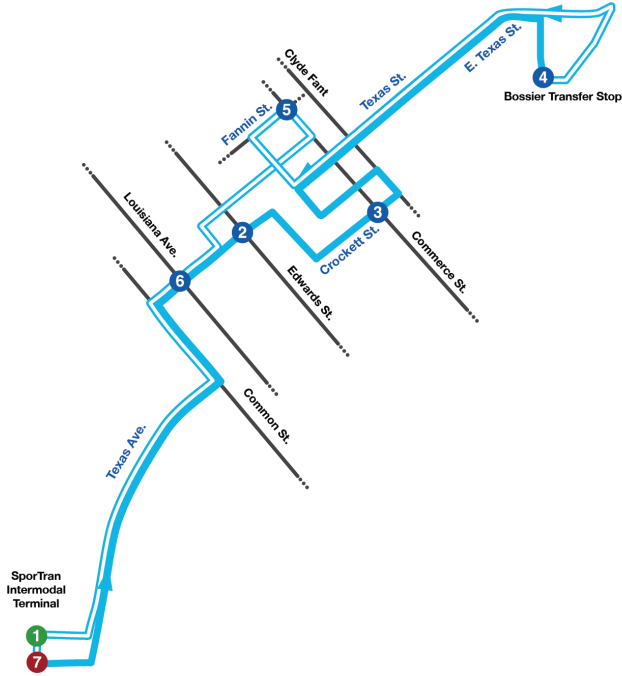

Route

41

Shreveport-Bossier Downtown Circulator Alternate

Monday-Friday (Night)						
Intermodal Terminal	Texas St. & Edwards St.	Crockett St. & Commerce St.	Bossier Transfer Stop	Fannin St. & Commerce St.	Texas St. & Louisiana St.	Intermodal Terminal
1	2	3	4	5	6	7
6:00 PM	6:04 PM	6:08 PM	6:13 PM	6:18 PM	6:23 PM	6:27 PM
6:30 PM	6:34 PM	6:38 PM	6:43 PM	6:48 PM	6:53 PM	6:57 PM
7:00 PM	7:04 PM	7:08 PM	7:13 PM	7:18 PM	7:23 PM	7:27 PM
7:30 PM	7:34 PM	7:38 PM	7:43 PM	7:48 PM	7:53 PM	7:57 PM
8:00 PM	8:04 PM	8:08 PM	8:13 PM	8:18 PM	8:23 PM	8:27 PM
8:30 PM	8:34 PM	8:38 PM	8:43 PM	8:48 PM	8:53 PM	8:57 PM
9:00 PM	9:04 PM	9:08 PM	9:13 PM	9:18 PM	9:23 PM	9:27 PM
9:30 PM	9:34 PM	9:38 PM	9:43 PM	9:48 PM	9:53 PM	9:57 PM
10:00 PM	10:04 PM	10:08 PM	10:13 PM	10:18 PM	10:23 PM	10:27 PM
10:30 PM	10:34 PM	10:38 PM	10:43 PM	10:48 PM	10:53 PM	10:57 PM

Monday-Friday (Night)						
Intermodal Terminal	Texas St. & Edwards St.	Crockett St. & Commerce St.	Bossier Transfer Stop	Fannin St. & Commerce St.	Texas St. & Louisiana St.	Intermodal Terminal
1	2	3	4	5	6	7
11:00 PM	11:04 PM	11:08 PM	11:13 PM	11:18 PM	11:23 PM	11:27 PM
11:30 PM	11:34 PM	11:38 PM	11:43 PM	11:48 PM	11:53 PM	11:57 PM
12:05 AM	12:09 AM	12:13 AM	12:18 AM	12:23 AM	12:28 AM	12:32 AM