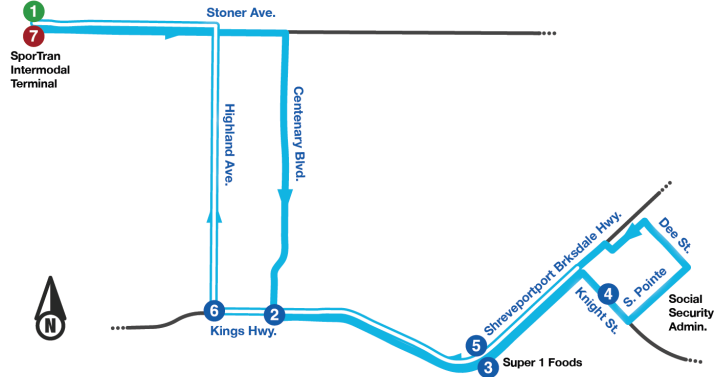

Route 35 Kings Highway Alternate

Monday-Friday (Night)

Intermodal Terminal	Centenary Blvd. & Kings Hwy.	S'port Brksdale Hwy. & Super 1 Foods	S'port Brksdale Hwy & Knight St.	S'port Brksdale Hwy. & Super 1 Foods	Kings Hwy. & Hightland Ave.	Intermodal Terminal
1	2	3	4	5	6	7
6:00 PM	6:09 PM	6:14 PM	6:17 PM	6:21 PM	6:26 PM	6:35 PM
7:00 PM	7:09 PM	7:14 PM	7:17 PM	7:21 PM	7:26 PM	7:35 PM
8:00 PM	8:09 PM	8:14 PM	8:17 PM	8:21 PM	8:26 PM	8:35 PM
9:00 PM	9:09 PM	9:14 PM	9:17 PM	9:21 PM	9:26 PM	9:35 PM
10:00 PM	10:09 PM	10:14 PM	10:17 PM	10:21 PM	10:26 PM	10:35 PM
11:00 PM	11:09 PM	11:14 PM	11:17 PM	11:21 PM	11:26 PM	11:35 PM
12:05 AM	12:14 AM	12:19 AM	12:22 AM	12:26 AM	12:31 AM	12:40 AM

Saturday

Intermodal Terminal	Centenary Blvd. & Kings Hwy.	S'port Brksdale Hwy. & Super 1 Foods	S'port Brksdale Hwy & Knight St.	S'port Brksdale Hwy. & Super 1 Foods	Kings Hwy. & Hightland Ave.	Intermodal Terminal
1	2	3	4	5	6	7
7:43 AM	7:52 AM	7:57 AM	8:00 AM	8:04 AM	8:09 AM	8:18 AM
9:26 AM	9:35 AM	9:40 AM	9:43 AM	9:47 AM	9:52 AM	10:01 AM
11:09 AM	11:18 AM	11:23 AM	11:26 AM	11:30 AM	11:35 AM	11:44 AM
12:52 PM	1:01 PM	1:06 PM	1:09 PM	1:13 PM	1:18 PM	1:27 PM
2:35 PM	2:44 PM	2:49 PM	2:52 PM	2:56 PM	3:01 PM	3:10 PM
4:18 PM	4:27 PM	4:32 PM	4:35 PM	4:39 PM	4:44 PM	4:53 PM
6:00 PM	6:09 PM	6:14 PM	6:17 PM	6:21 PM	6:26 PM	6:35 PM
7:00 PM	7:09 PM	7:14 PM	7:17 PM	7:21 PM	7:26 PM	7:35 PM

Saturday

Intermodal Terminal	Centenary Blvd. & Kings Hwy.	S'port Brksdale Hwy. & Super 1 Foods	S'port Brksdale Hwy & Knight St.	S'port Brksdale Hwy. & Super 1 Foods	Kings Hwy. & Hightland Ave.	Intermodal Terminal
1	2	3	4	5	6	7
8:00 PM	8:09 PM	8:14 PM	8:17 PM	8:21 PM	8:26 PM	8:35 PM
9:00 PM	9:09 PM	9:14 PM	9:17 PM	9:21 PM	9:26 PM	9:35 PM
10:00 PM	10:09 PM	10:14 PM	10:17 PM	10:21 PM	10:26 PM	10:35 PM
11:00 PM	11:09 PM	11:14 PM	11:17 PM	11:21 PM	11:26 PM	11:35 PM
12:00 AM	12:09 AM	12:14 AM	12:17 AM	12:21 AM	12:26 AM	12:35 AM