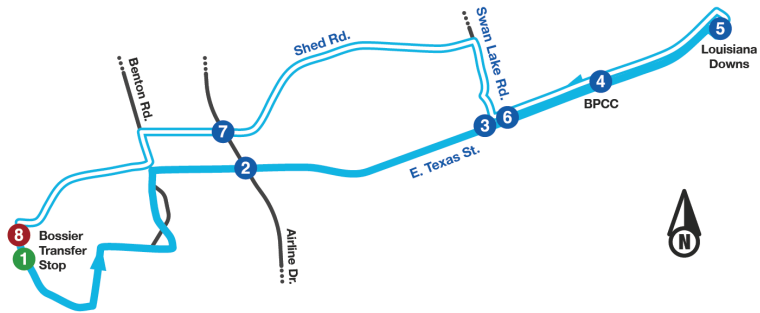

# Route 32 East Bossier Alternate

Sunday							
Bossier Transfer Stop	E. Texas St. & Airline Dr.	E. Texas St. & Swan Lake Rd.	BPCCC	Louisiana Downs	E. Texas St. & Swan Lake Rd.	Shed Rd & Airline Dr.	Bossier Transfer Stop
<b>1</b>	<b>2</b>	<b>3</b>	<b>4</b>	<b>5</b>	<b>6</b>	<b>7</b>	<b>8</b>
8:15 AM	8:28 AM	8:31 AM	8:34 AM	8:37 AM	8:47 AM	8:58 AM	9:07 AM
10:15 AM	10:28 AM	10:31 AM	10:34 AM	10:37 AM	10:47 AM	10:58 AM	11:07 AM
NOON							
12:15 PM	12:28 PM	12:31 PM	12:34 PM	12:37 PM	12:47 PM	12:58 PM	1:07 PM
2:20 PM	2:33 PM	2:33 PM	2:33 PM	2:42 PM	2:33 PM	3:03 PM	3:12 PM
4:15 PM	4:28 PM	4:31 PM	4:34 PM	4:37 PM	4:47 PM	4:58 PM	5:07 PM

Monday-Friday (Night)							
Bossier Transfer Stop	E. Texas St. & Airline Dr.	E. Texas St. & Swan Lake Rd.	BPCCC	Louisiana Downs	E. Texas St. & Swan Lake Rd.	Shed Rd & Airline Dr.	Bossier Transfer Stop
<b>1</b>	<b>2</b>	<b>3</b>	<b>4</b>	<b>5</b>	<b>6</b>	<b>7</b>	<b>8</b>
6:15 PM	6:28 PM	6:31 PM	6:34 PM	6:37 PM	6:47 PM	6:58 PM	7:07 PM
8:15 PM	8:28 PM	8:31 PM	8:34 PM	8:37 PM	8:47 PM	8:58 PM	9:07 PM
10:15 PM	10:28 PM	10:31 PM	10:34 PM	10:37 PM	10:47 PM	10:58 PM	11:07 PM
MID NIGHT	12:20 AM	12:33 AM	12:36 AM	12:39 AM	12:42 AM	12:51 AM	1:12 AM